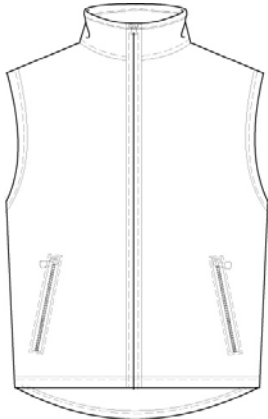

## Microfleece Half-Zip Jacket

100% Cotton

<u>Style</u>	<u>Size</u>
315366	LITTLE KIDS: S-L
315368	BIG KIDS: S-XL

**Approved Colors**  
CLASSIC NAVY  
EVERGREEN

**School Guidelines**  
LOGO MANDATORY

## Polar Fleece Jacket

100% Polyester

<u>Style</u>	<u>Size</u>
188727	LITTLE KIDS: S-L
188726	BIG KIDS: S-XL
188724	WOMENS: S-XL
188725	MENS: S-XXL

**Approved Colors**  
CLASSIC NAVY  
EVERGREEN

**School Guidelines**  
LOGO MANDATORY

## Polar Fleece Vest

100% Polyester Fleece

<u>Style</u>	<u>Size</u>
188731	LITTLE KIDS: S-L
188730	BIG KIDS: S-XL
188728	WOMENS: S-XL
188729	MENS: S-XXL

**Approved Colors**  
CLASSIC NAVY  
EVERGREEN

**School Guidelines**  
LOGO MANDATORY