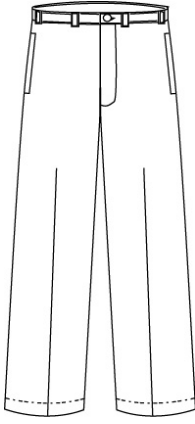

### Pleat Front Blended Chino Shorts

60% Cotton / 40% Polyester

<u>Style</u>	<u>Size</u>
231544	LITTLE GIRLS: 4-6X
231545	LITTLE GIRLS SLIM: 4-6X
231548	GIRLS: 7-16
231550	GIRLS SLIM: 7-16
231551	GIRLS PLUS: 7-16
231552	WOMENS: 4-18

## Plain Front Stretch Chino Pants

98% Cotton / 2% spandex

<u>Style</u>	<u>Size</u>
219336	LITTLE GIRLS: 4-6X
219335	LITTLE GIRLS SLIM: 4-6X
219338	GIRLS: 7-16
219337	GIRLS SLIM: 7-16
219339	GIRLS PLUS: 7-16