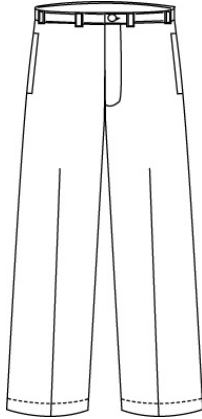

Plain Front Corduroy Pants

100% Ultra-Soft Cotton