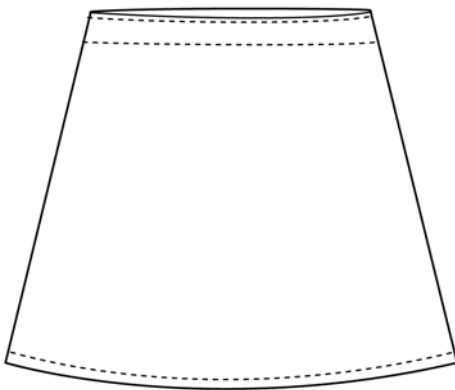

Long Chino Skort

60% Cotton / 40% Polyester

<u>Style</u>	<u>Size</u>	<u>Approved Colors</u>
320082	LITTLE GIRLS: 4-6X	CLASSIC NAVY
320081	LITTLE GIRLS SLIM: 4-6X	KHAKI
320086	GIRLS: 7-16	
320084	GIRLS SLIM: 7-16	
320088	GIRLS PLUS: 7-16	
320089	WOMENS: 0-20	

School Guidelines

LOGO NOT ALLOWED
GRADES PK-5 WEAR CLASSIC NAVY
GRADES 6 – 8 WEAR CLASSIC NAVY, KHAKI