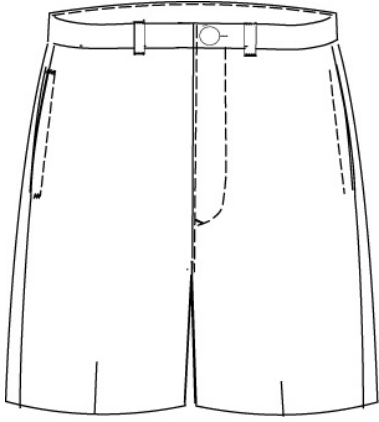

Plain Front Blended Chino Shorts

60% Cotton / 40% Polyester

<u>Style</u>	<u>Size</u>
231553	LITTLE GIRLS: 4-6X
231555	LITTLE GIRLS SLIM: 4-6X
320970	GIRLS: 7-16
320971	GIRLS SLIM: 7-16
320972	GIRLS PLUS: 7-16
320973	WOMENS: 0-20

Approved Colors
CLASSIC NAVY
KHAKI

School Guidelines

LOGO NOT ALLOWED
GRADES PK-5 WEAR CLASSIC NAVY
GRADES 6 – 8 WEAR CLASSIC NAVY,
KHAKI