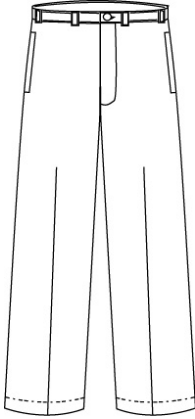

Plain Front Blended Chino Pants

60% Cotton / 40% Polyester

<u>Style</u>	<u>Size</u>
315346	TODDLERS: 2T-4T
231116	LITTLE GIRLS: 4-6X
231117	LITTLE GIRLS SLIM: 4-6X
231118	GIRLS: 7-16
231119	GIRLS SLIM: 7-16
231120	GIRLS PLUS: 7-16
231121	WOMENS: 0-20

Approved Colors
CLASSIC NAVY
KHAKI

School Guidelines

LOGO NOT ALLOWED
GRADES PK-5 WEAR CLASSIC NAVY
GRADES 6 – 8 WEAR CLASSIC NAVY,
KHAKI