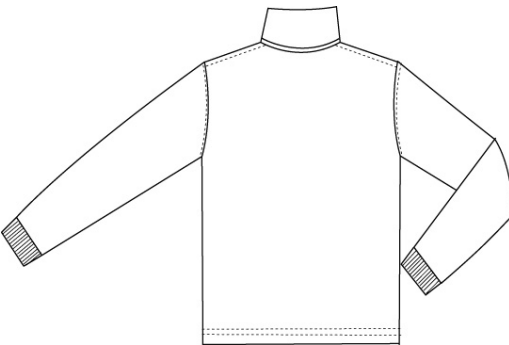

<u>Style</u>	<u>Size</u>
061101	LITTLE KIDS: S-L
061098	BIG KIDS: S-XL

Approved Colors
CLASSIC NAVY
WHITE

School Guidelines

LOGO NOT ALLOWED