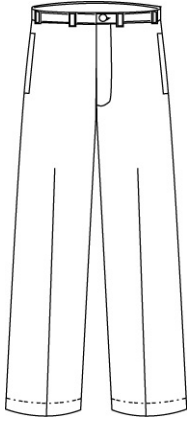

Plain Front Blended Chino Pants

60% Cotton / 40% Polyester

<u>Style</u>	<u>Size</u>
191125	LITTLE BOYS: 4-7
191126	LITTLE BOYS SLIM: 4-7
191127	BOYS: 8-20
191128	BOYS SLIM: 8-20
191129	BOYS HUSKY: 8-20
191130	MENS: 30-44 EVEN, 31-37 ODD

Approved Colors
CLASSIC NAVY
KHAKI

School Guidelines

LOGO NOT ALLOWED
GRADES PK-5 WEAR CLASSIC NAVY
GRADES 6 – 8 WEAR CLASSIC NAVY,
KHAKI