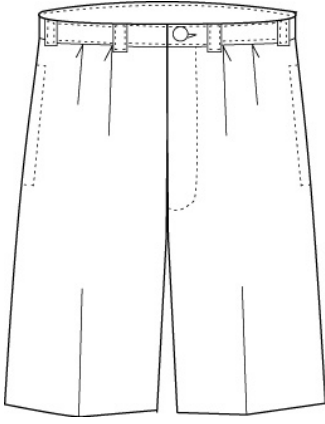

Pleat Front Blended Chino Shorts

60% Cotton / 40% Polyester

<u>Style</u>	<u>Size</u>
231149	LITTLE BOYS: 4-7
231151	LITTLE BOYS SLIM: 4-7
231152	BOYS: 8-20
231154	BOYS SLIM: 8-20
231155	BOYS HUSKY: 8-20
231156	MENS: 30-44 EVEN, 31-37 ODD

Approved Colors
CLASSIC NAVY
KHAKI

School Guidelines

LOGO NOT ALLOWED
GRADES PK-5 WEAR CLASSIC NAVY
GRADES 6 – 8 WEAR CLASSIC NAVY,
KHAKI