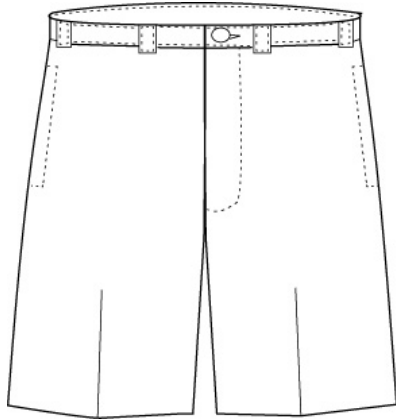

Plain Front Blended Chino Shorts

60% Cotton / 40% Polyester

<u>Style</u>	<u>Size</u>
184383	LITTLE BOYS: 4-7
231174	LITTLE BOYS SLIM: 4-7
184384	BOYS: 8-20
231175	BOYS SLIM: 8-20
231176	BOYS HUSKY: 8-20
241937	MENS: 30-44 EVEN, 31-37 ODD

Approved Colors
CLASSIC NAVY
KHAKI

School Guidelines

LOGO NOT ALLOWED
GRADES PK-5 WEAR CLASSIC NAVY
GRADES 6 – 8 WEAR CLASSIC NAVY,
KHAKI