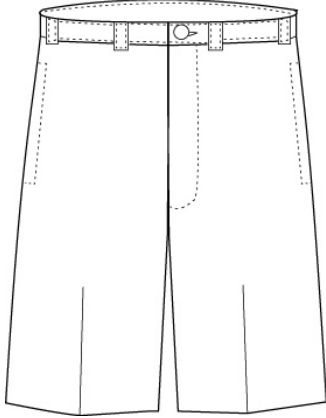

Plain Front Stain/Wrinkle Resistant Chino Shorts

100% Combed Cotton Twill

<u>Style</u>	<u>Size</u>
231161	LITTLE BOYS: 4-7
231162	LITTLE BOYS SLIM: 4-7
231164	BOYS: 8-20
231167	BOYS SLIM: 8-20
231168	BOYS HUSKY: 8-20
231170	30-44 EVEN, 31-37 ODD

Approved Colors
CLASSIC NAVY
KHAKI

School Guidelines

LOGO NOT ALLOWED
GRADES PK-5 WEAR CLASSIC NAVY
GRADES 6 – 8 WEAR CLASSIC NAVY,
KHAKI