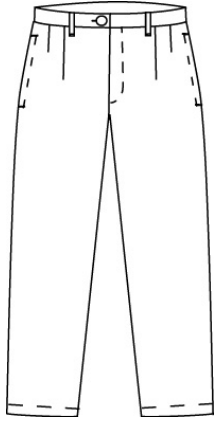

Pleat Front Chino Pants

60% Cotton / 40% Polyester

<u>Style</u>	<u>Size</u>
231110	LITTLE GIRLS: 4-6X
231111	LITTLE GIRLS SLIM: 4-6X
231112	GIRLS: 7-16
231113	GIRLS SLIM: 7-16
231114	GIRLS PLUS: 7-16
231115	WOMENS: 4-18

Approved Colors
CLASSIC NAVY
KHAKI

School Guidelines

LOGO NOT ALLOWED
GRADES PK-5 WEAR CLASSIC NAVY
GRADES 6 – 8 WEAR CLASSIC NAVY,
KHAKI