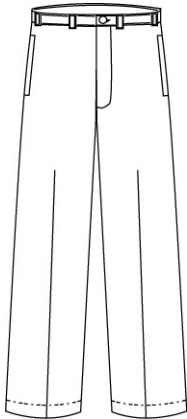

Plain Front Stain/Wrinkle Resistant Chino Pants

100% Cotton

<u>Style</u>	<u>Size</u>
252118	TODDLERS: 2T-4T
243847	LITTLE BOYS: 4-7
243848	LITTLE BOYS SLIM: 4-7
178254	BOYS: 8-20
190515	BOYS SLIM: 8-20
178255	BOYS HUSKY: 8-20
243850	MENS: 30-44 EVEN, 31-37 ODD

Approved Colors
CLASSIC NAVY
KHAKI

School Guidelines

LOGO NOT ALLOWED
GRADES PK-5 WEAR CLASSIC NAVY
GRADES 6 – 8 WEAR CLASSIC NAVY,
KHAKI